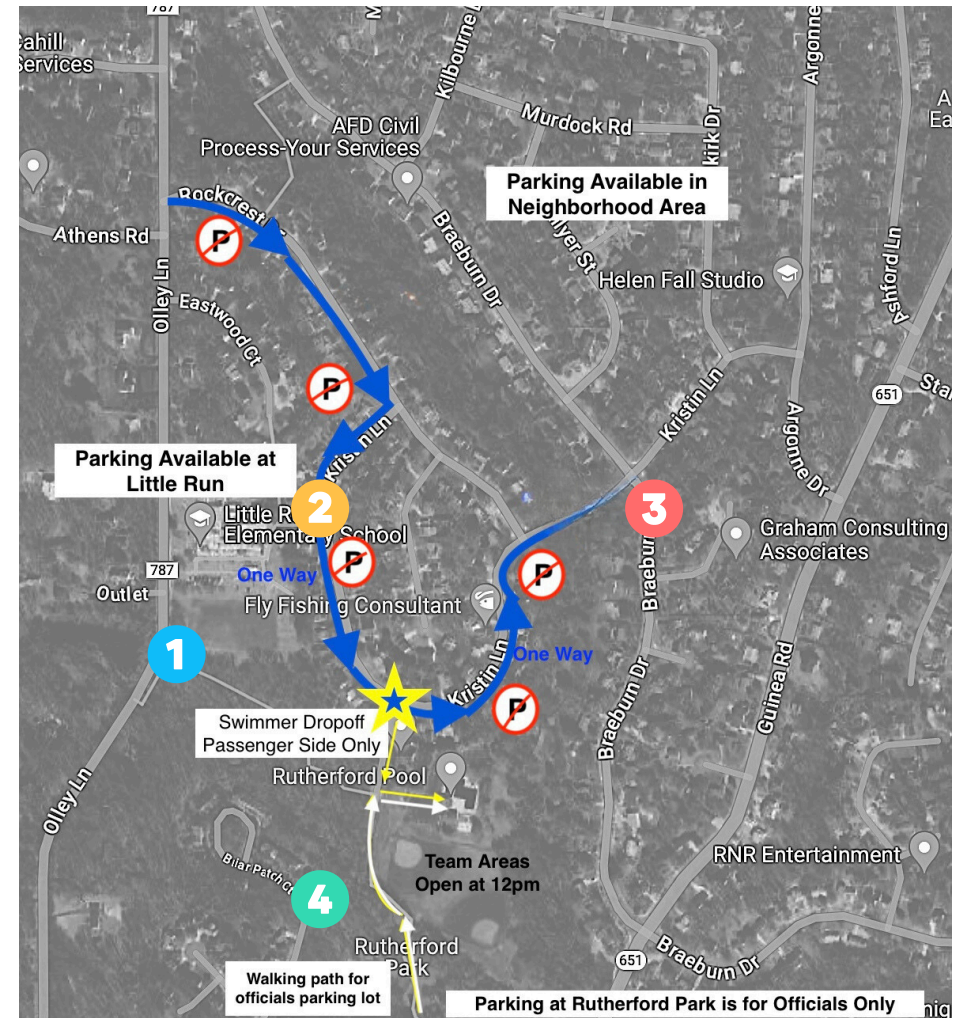

NVSL All Star Relay Meet Recommended Walking Routes

From neighborhood parking areas:

1. Drop off at Little Run Elementary School; the walking path is south of the school and can be reached via the sidewalk along the soccer field, follow the marked pathway directly to the pool parking lot. **DO NOT STOP ON OLLEY LN,** there is no shoulder or pull off at the path entrance. 0.3 mi
2. Drop off at Little Run Elementary School; Kristin Ln can be accessed via the sidewalk behind the school. Follow the sidewalk south, and turn right onto Marley Rd. 0.5 mi
3. Drop off at the corner of Braeburn Dr and Kristin Ln. Follow Kristin west, turn left onto Marley Rd. 0.4 mi
4. Drop off at Briar Patch Ln just before turning into the townhouse complex. Follow the path toward the park, past the softball fields to the pool parking lot. 0.2 mi (**NOTE: THIS PATHWAY IS UNMARKED, STEEP AND UNEVEN**)

July 10, 2024

allstarrelay@rutherfordpool.org

Rutherford Area
Swim Club