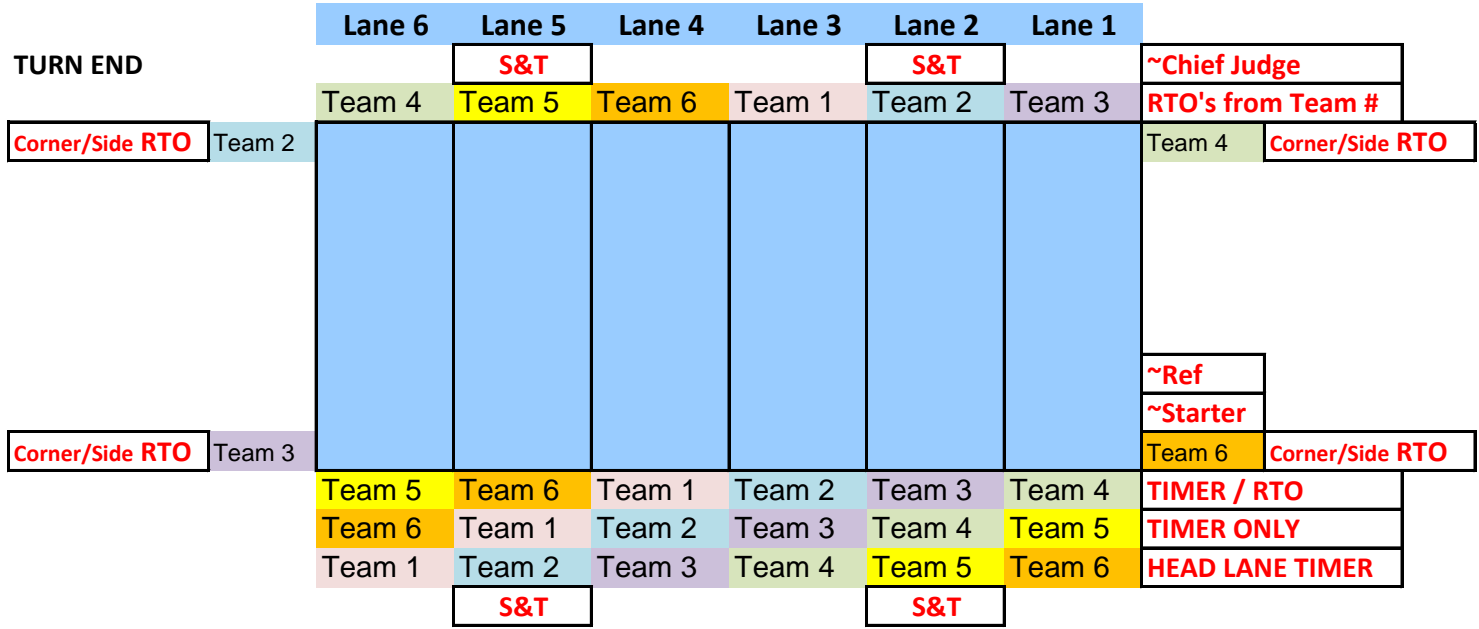

# RELAY CARNIVAL DECK OFFICIALS POSITIONING

\*\*DECK PLACEMENT FOR EACH TEAM BY COLOR

**TEAM (1)** Lane 6 Head lane timer  
 Lane 5 Timer  
 Lane 4 Timer/RTO  
 Lane 3 RTO Turn End

**TEAM (4)** Lane 3 Head lane timer  
 Lane 2 Timer  
 Lane 1 Timer/RTO  
 Lane 6 RTO Turn End  
 Corner RTO (Position 4)

**TEAM (2)** Lane 5 Head lane timer  
 Lane 4 Timer  
 Lane 3 Timer/RTO  
 Lane 2 RTO Turn End  
 Corner RTO (Position 2)

**TEAM (5)** Lane 2 Head lane timer  
 Lane 1 Timer  
 Lane 6 Timer/RTO  
 Lane 5 RTO Turn End  
 Corner RTO (Position 5)

**TEAM (3)** Lane 4 Head lane timer  
 Lane 3 Timer  
 Lane 2 Timer/RTO  
 Lane 1 RTO Turn End  
 Corner RTO (Position 3)

**TEAM (6)** Lane 1 Head lane timer  
 Lane 6 Timer  
 Lane 5 Timer/RTO  
 Lane 4 RTO Turn End