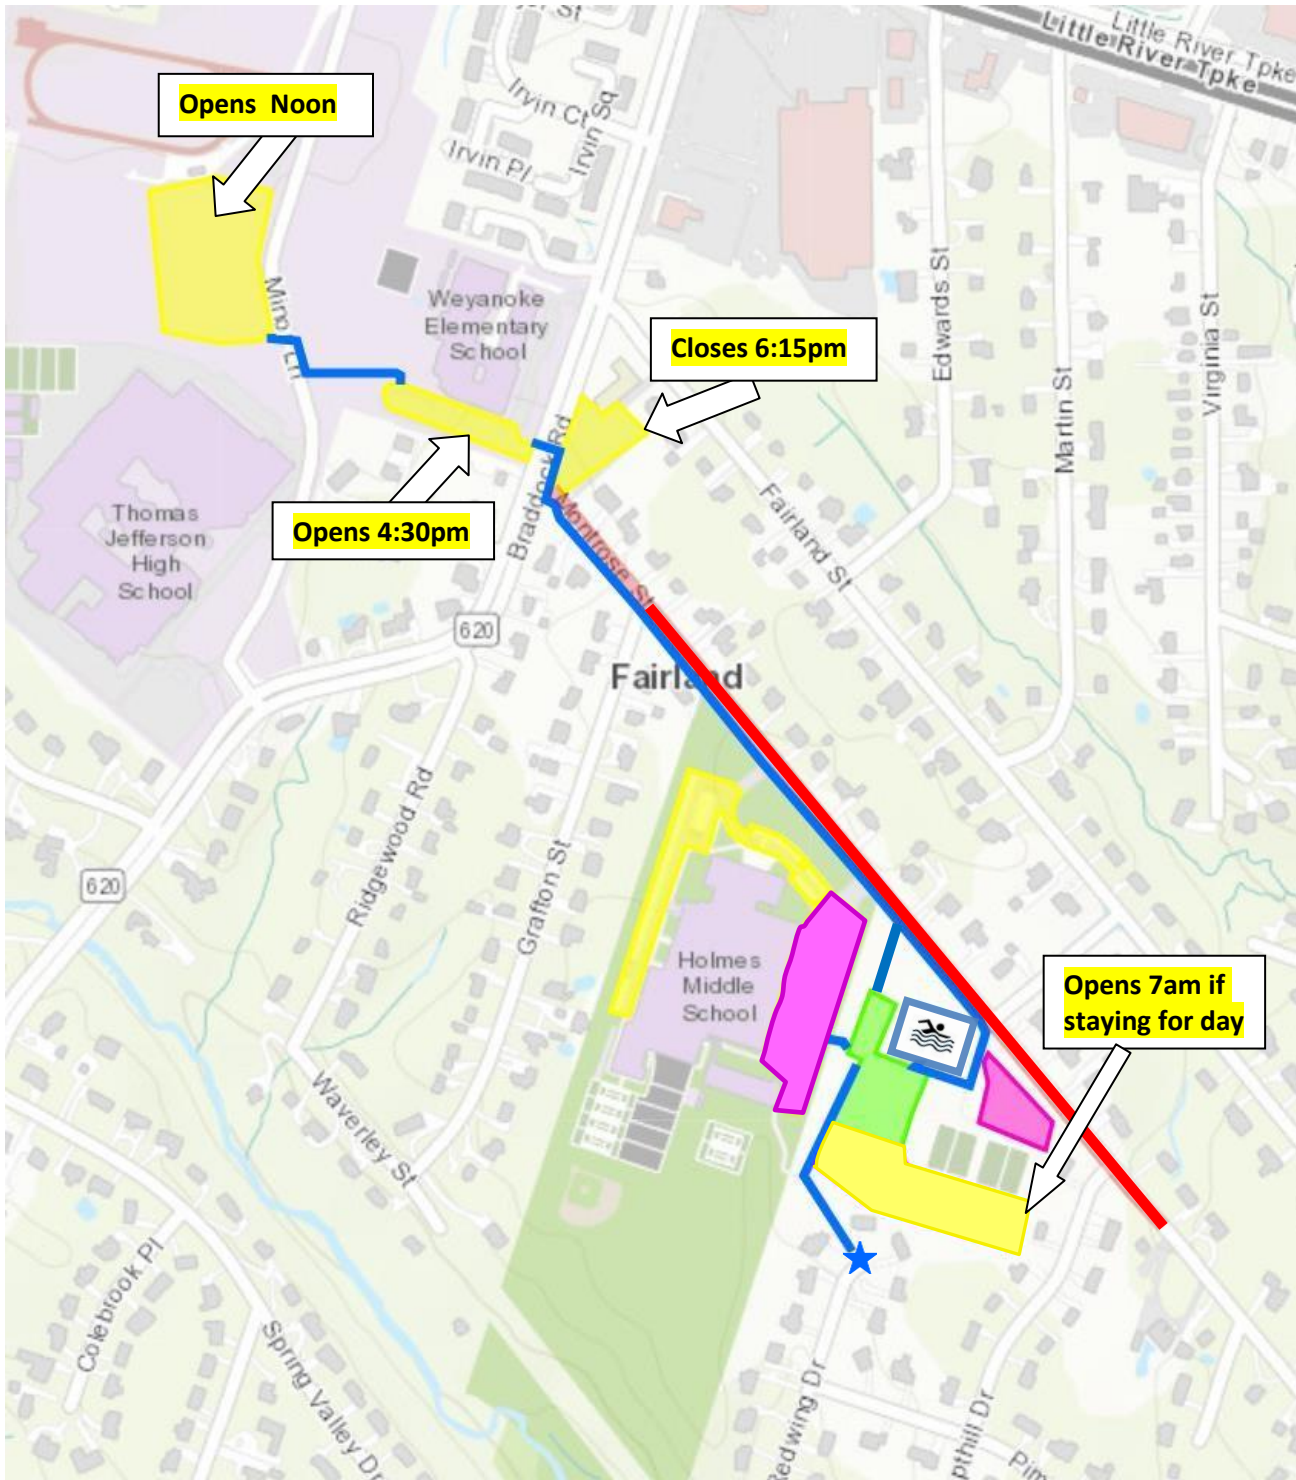

Allstar Relays Parking 2019

Note: Street parking is available on all residential streets EXCEPT Montrose Street, marked in red. Street access to the walk path at the south of the property, marked by a star, is on Redwing Dr.

Legend:

-  Parking
-  No Street Parking
-  Officials Parking
-  Team Area
-  Walk Paths
-  Street Access