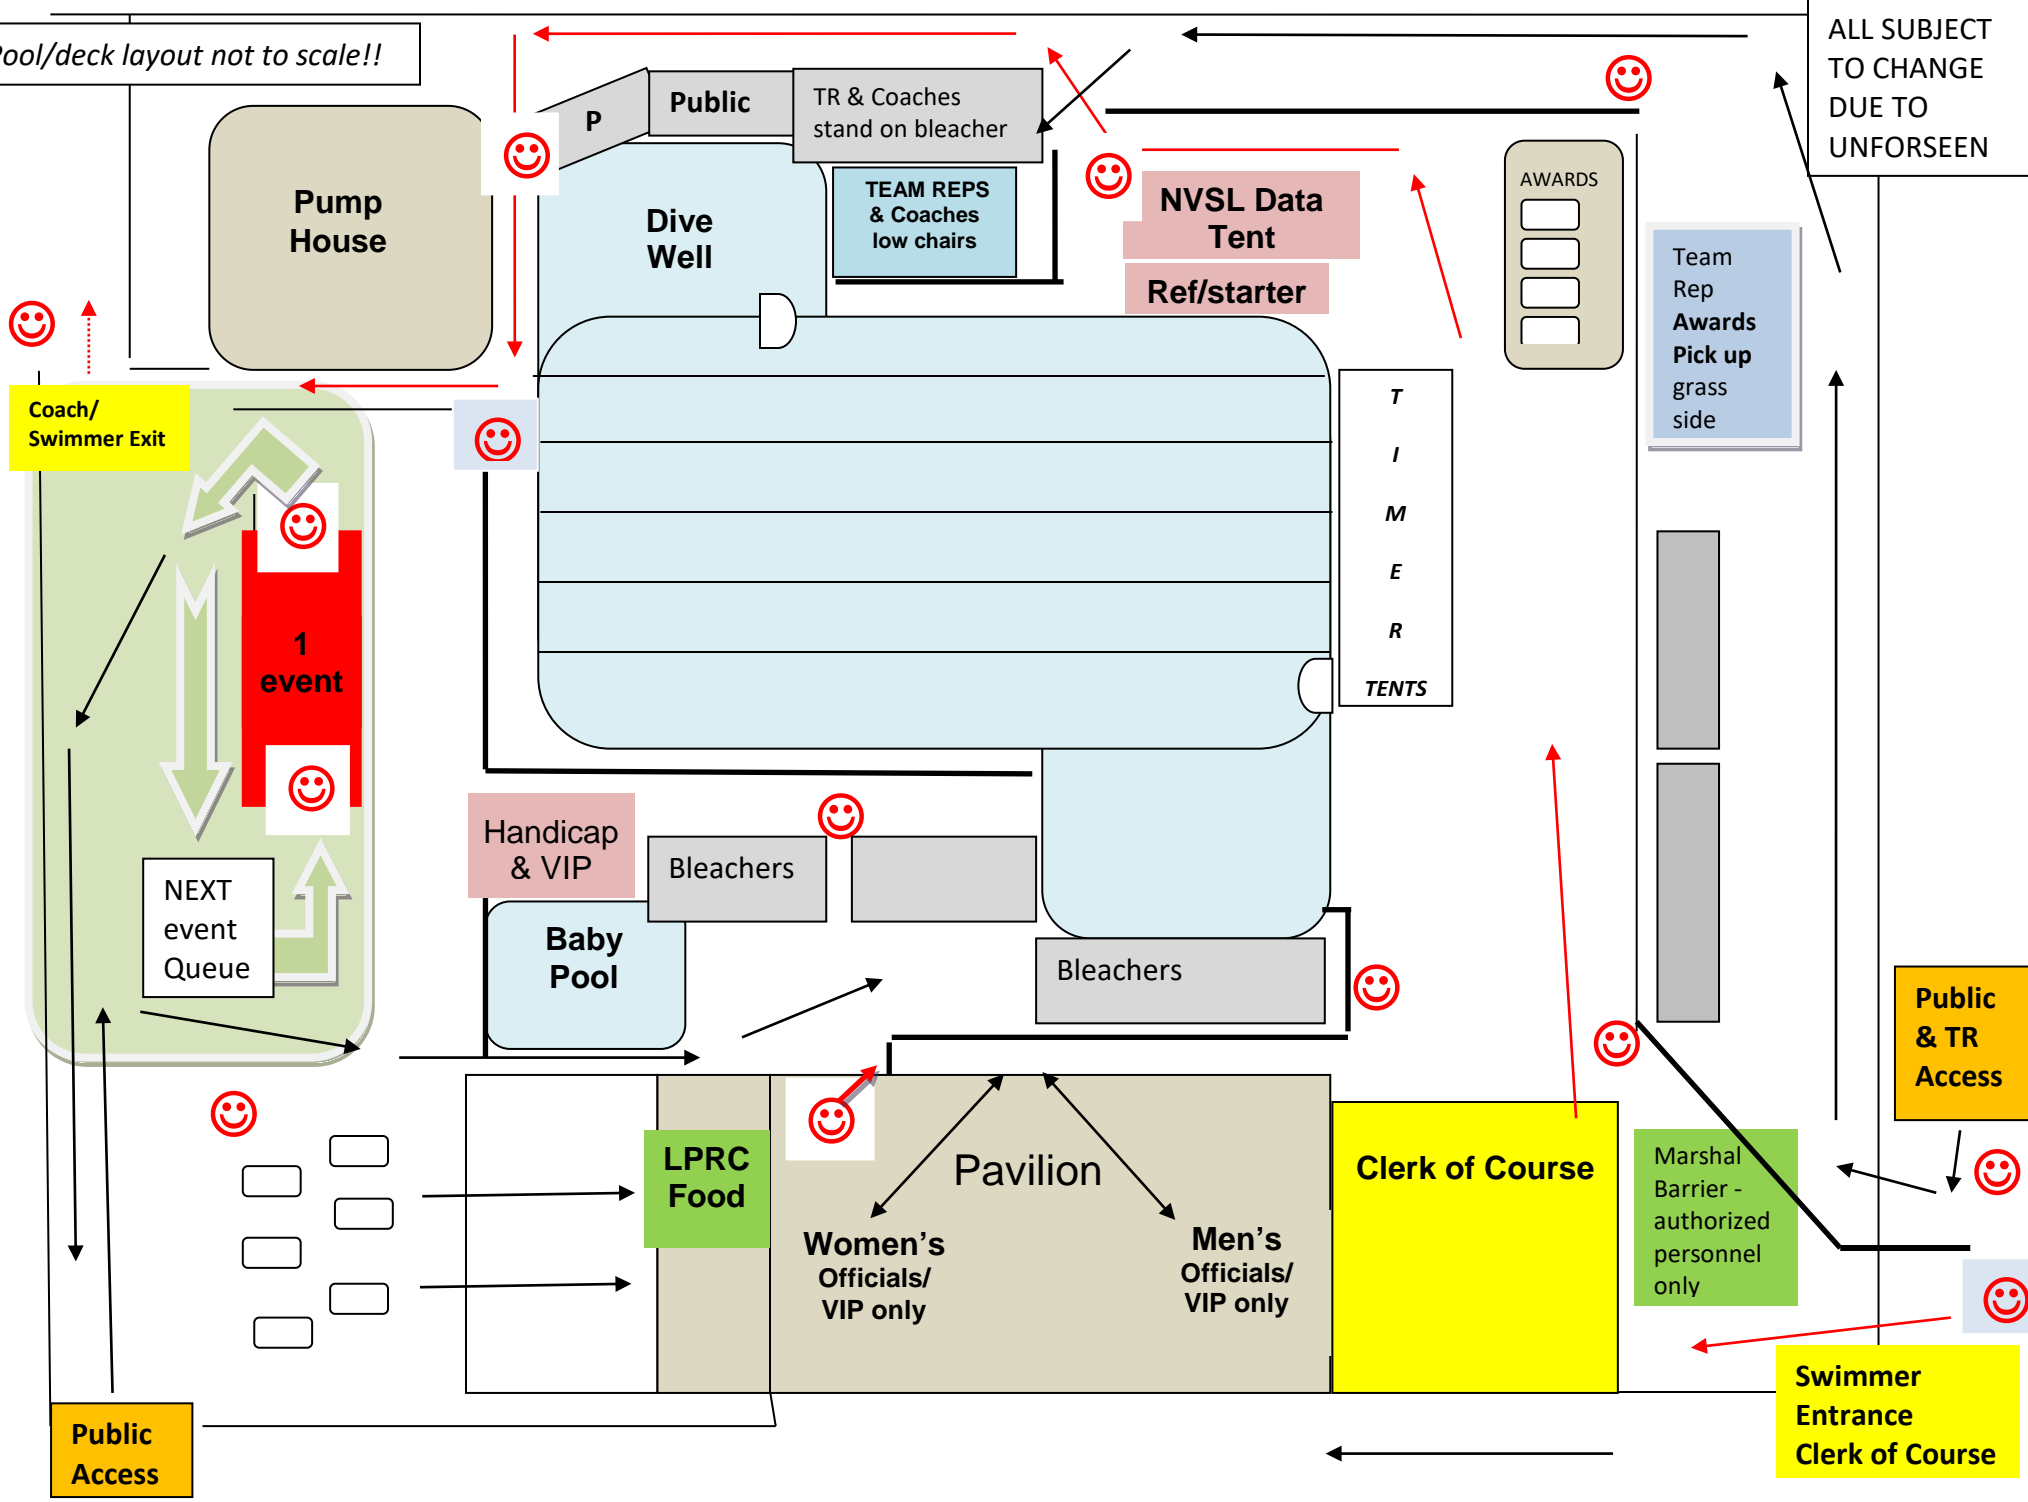

Pool/deck layout not to scale!!

ALL SUBJECT TO CHANGE DUE TO UNFORSEEN

Coach/  
Swimmer Exit

1 event

NEXT event  
Queue

Public  
Access

LPRC  
Food

Women's  
Officials/  
VIP only

Men's  
Officials/  
VIP only

Pavilion

Clerk of Course

Swimmer  
Entrance  
Clerk of Course

Public  
& TR  
Access

Marshal  
Barrier -  
authorized  
personnel  
only

Team Rep  
Awards  
Pick up  
grass  
side

AWARDS

NVSL Data  
Tent  
Ref/starter

TEAM REPS  
& Coaches  
low chairs

TR & Coaches  
stand on bleacher

Public

Dive  
Well

Pump  
House

T  
I  
M  
E  
R  
T  
E  
N  
T  
S

Bleachers

Bleachers

Handicap  
& VIP

Vendors

NVSL Merchandise

Officials & Team Check-in