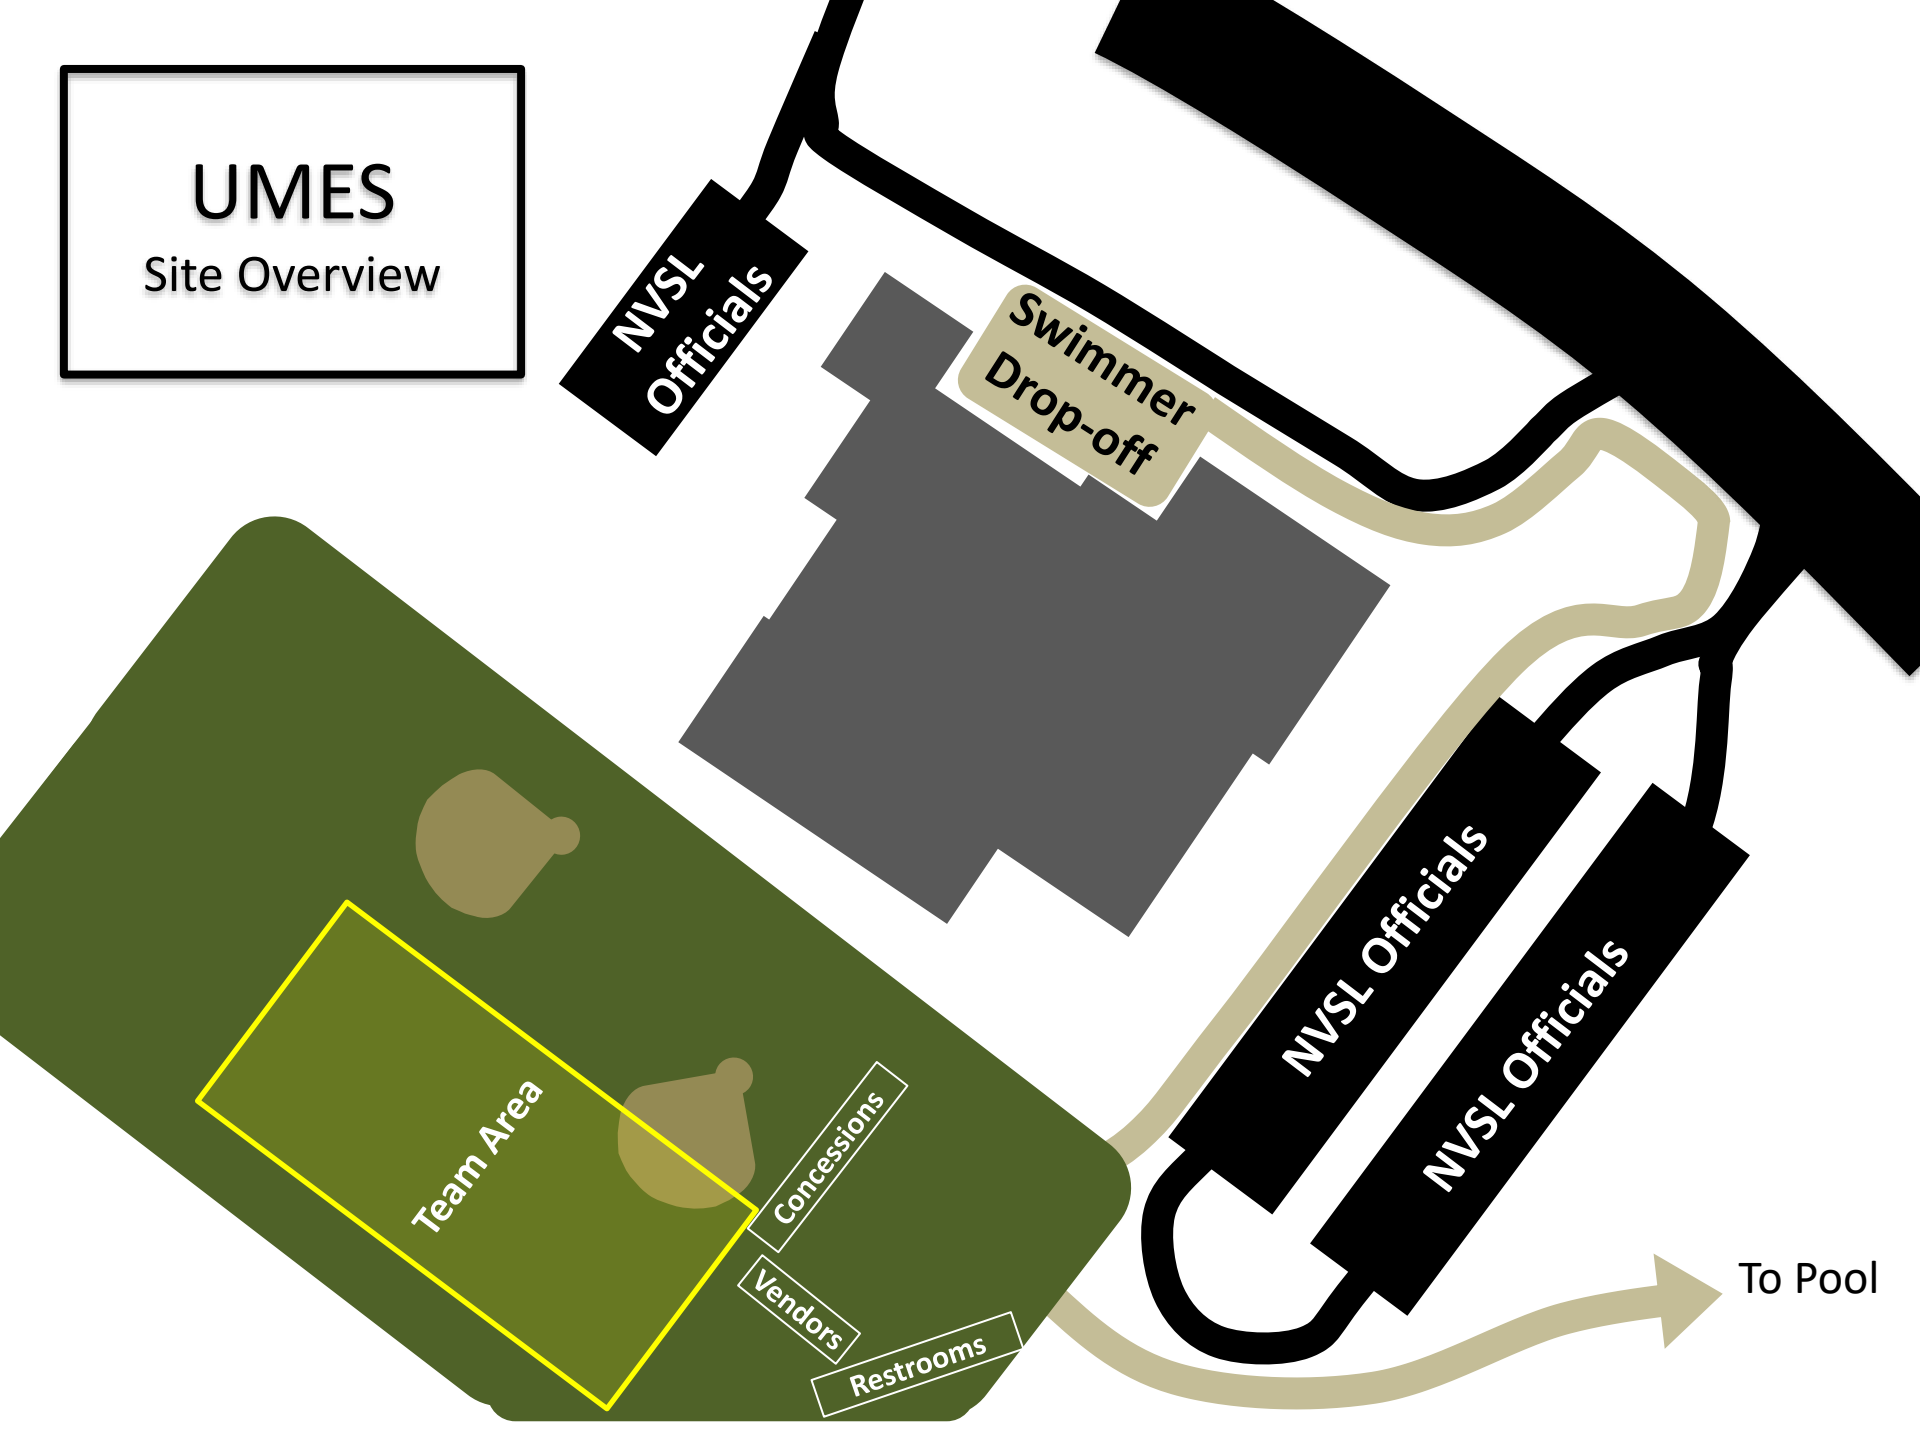

UMES
Site Overview

**NVSL
Officials**

**Swimmer
Drop-off**

NVSL Officials

NVSL Officials

Team Area

Concessions

Vendors

Restrooms

To Pool