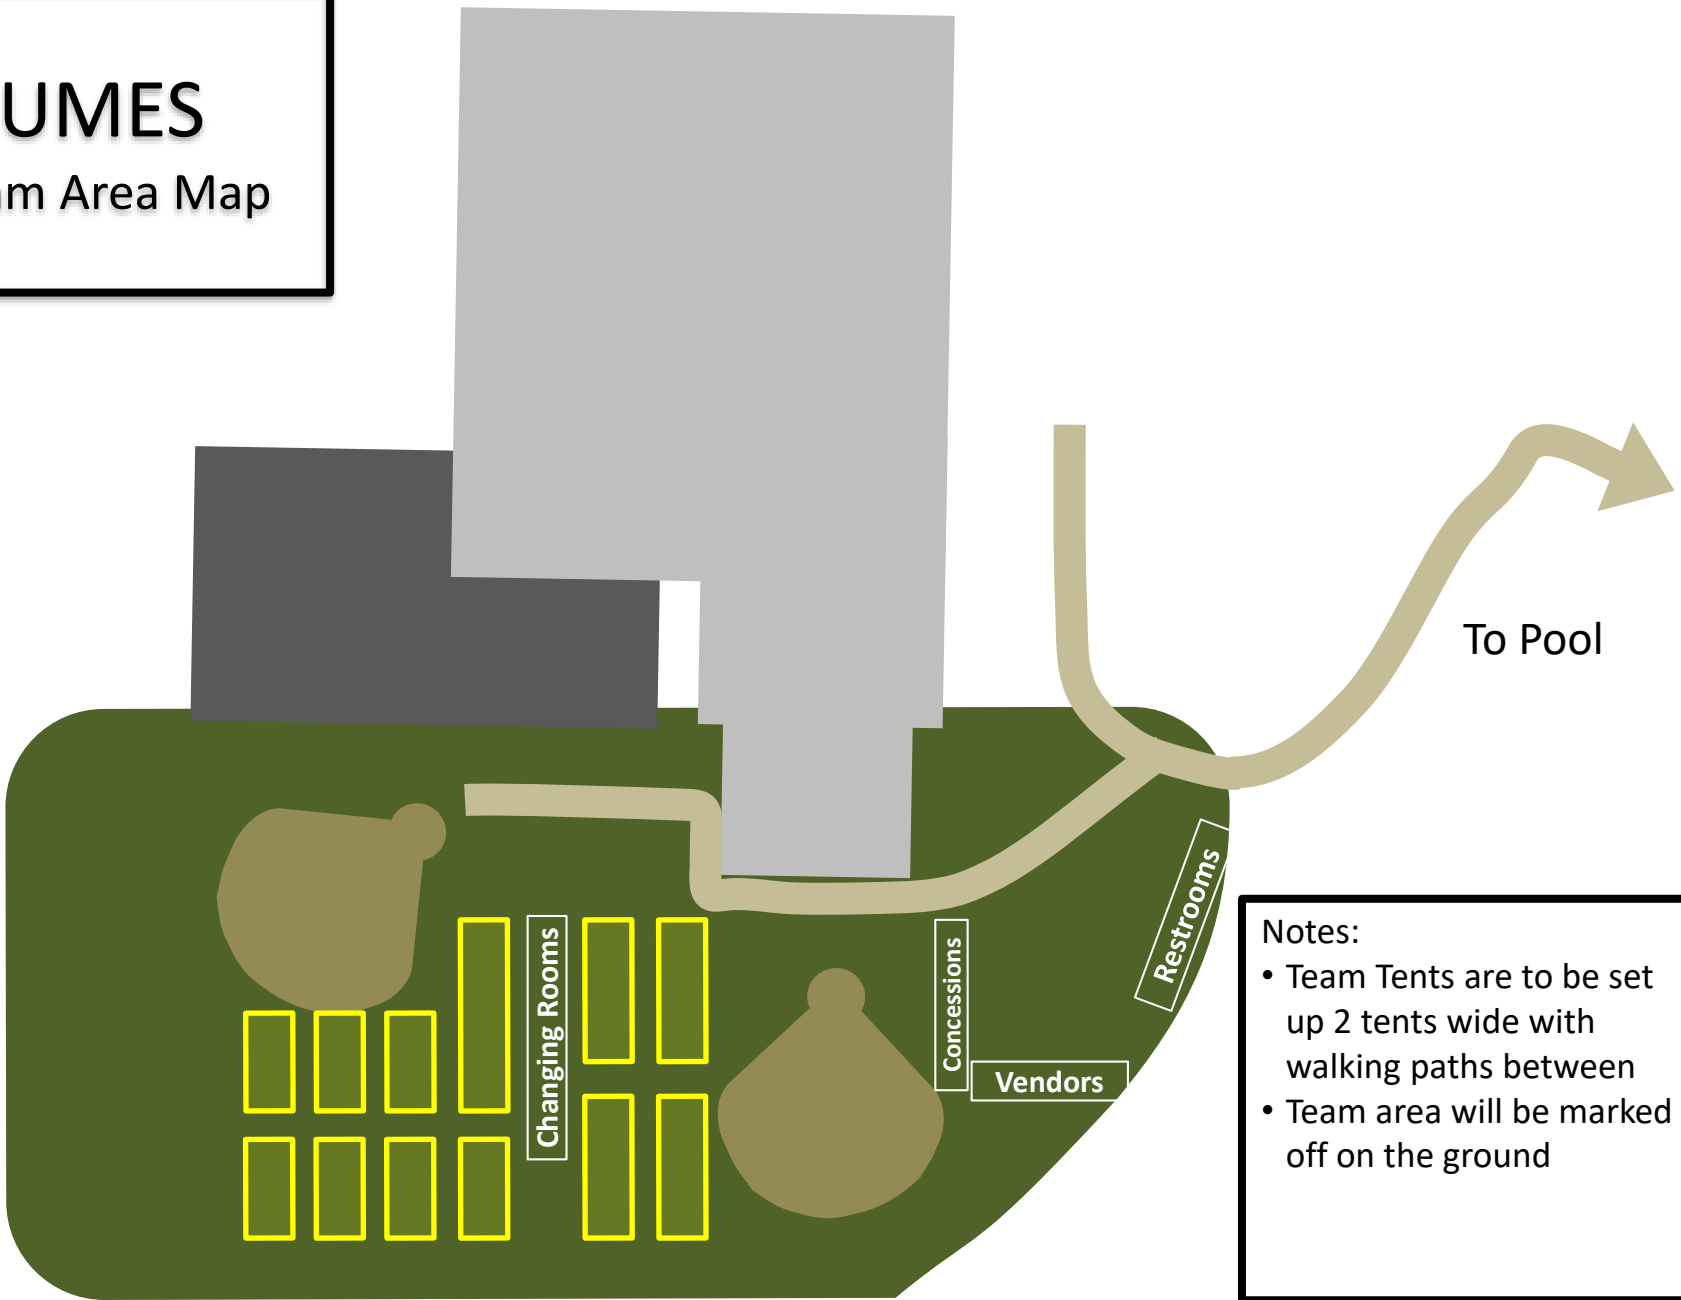

NVSL IAS AREA MAPS

NVSL IAS Area Map

Site Map

NVSL OFFICIAL PARKING ONLY

Spectator Walking Path

Swimmers Only Entrance

Swimmers & Coaches Only

Team Area, Vendors, and Concessions

Viewing Area

Handicapped

Viewing Area

Team Reps

Clerk-of-Course

Restrooms

Springstone Drive (No Parking)

Sandstone Court

Spectators

UMES
Site Overview

**NVSL
Officials**

**Swimmer
Drop-off**

NVSL Officials

NVSL Officials

Team Area

Concessions

Vendors

Restrooms

To Pool

UMES Team Area Map

- Notes:
- Team Tents are to be set up 2 tents wide with walking paths between
 - Team area will be marked off on the ground