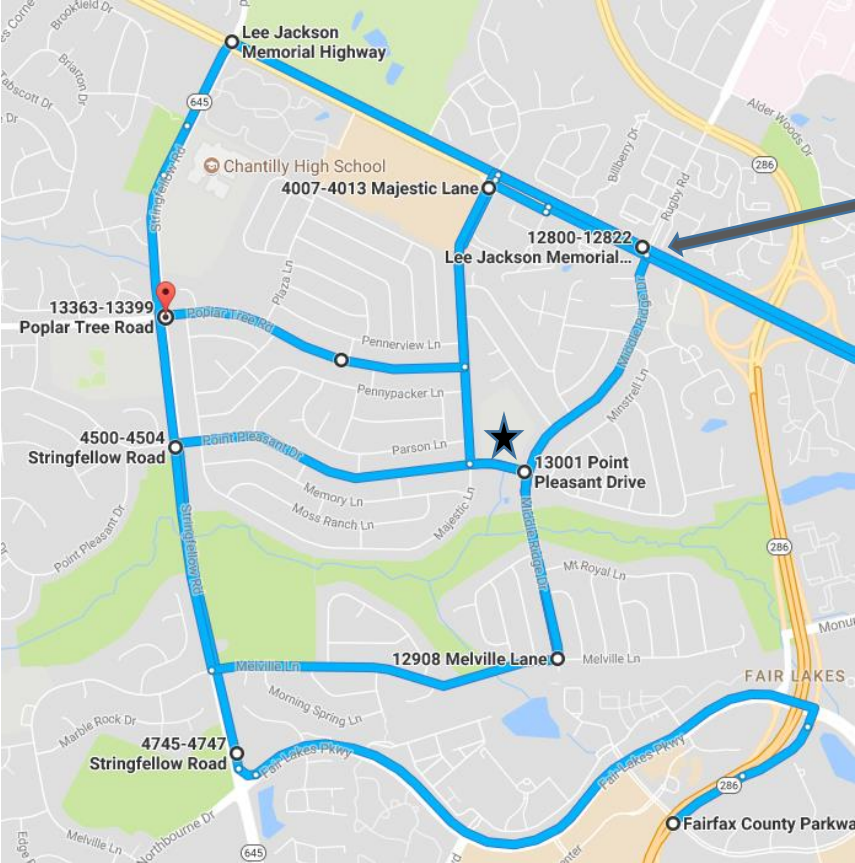

# DRIVING RECOMMENDATIONS

Please allow an abundance of time for early rush hour traffic. The pool is located on Point Pleasant Drive between Middle Ridge Drive and Majestic Lane, across from Greenbriar East Elementary School.

Entrance that had the most traffic for the 2016 ASR meet.

**There are 5 entrances into Greenbriar:**

- 3 off Stringfellow – Poplar Tree Road, Point Pleasant Drive & Melville Lane
- 2 off Rt. 50 – Majestic Lane & Middle Ridge Drive