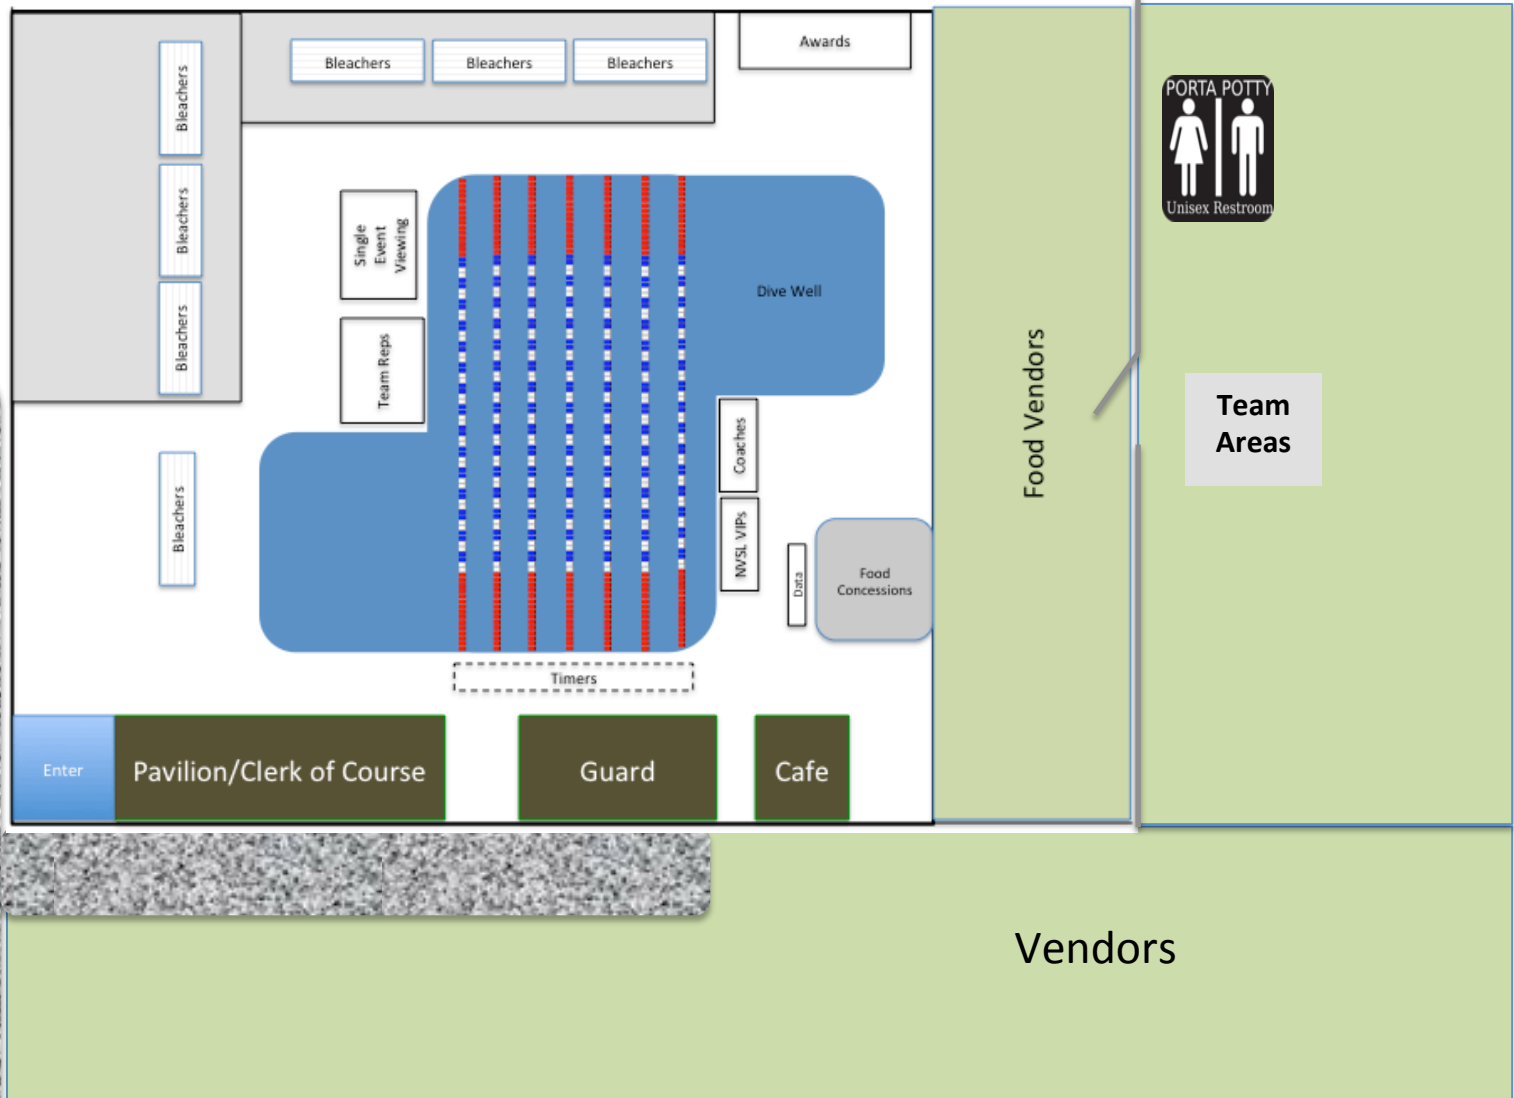

Single
Event
Viewing

Team Reps

Coaches

NVSL VIPs

Data

Food
Concessions

Timers

Food Vendors

Enter

Pavilion/Clerk of Course

Guard

Cafe

Officials Parking Lot

Sydenstricker Rd