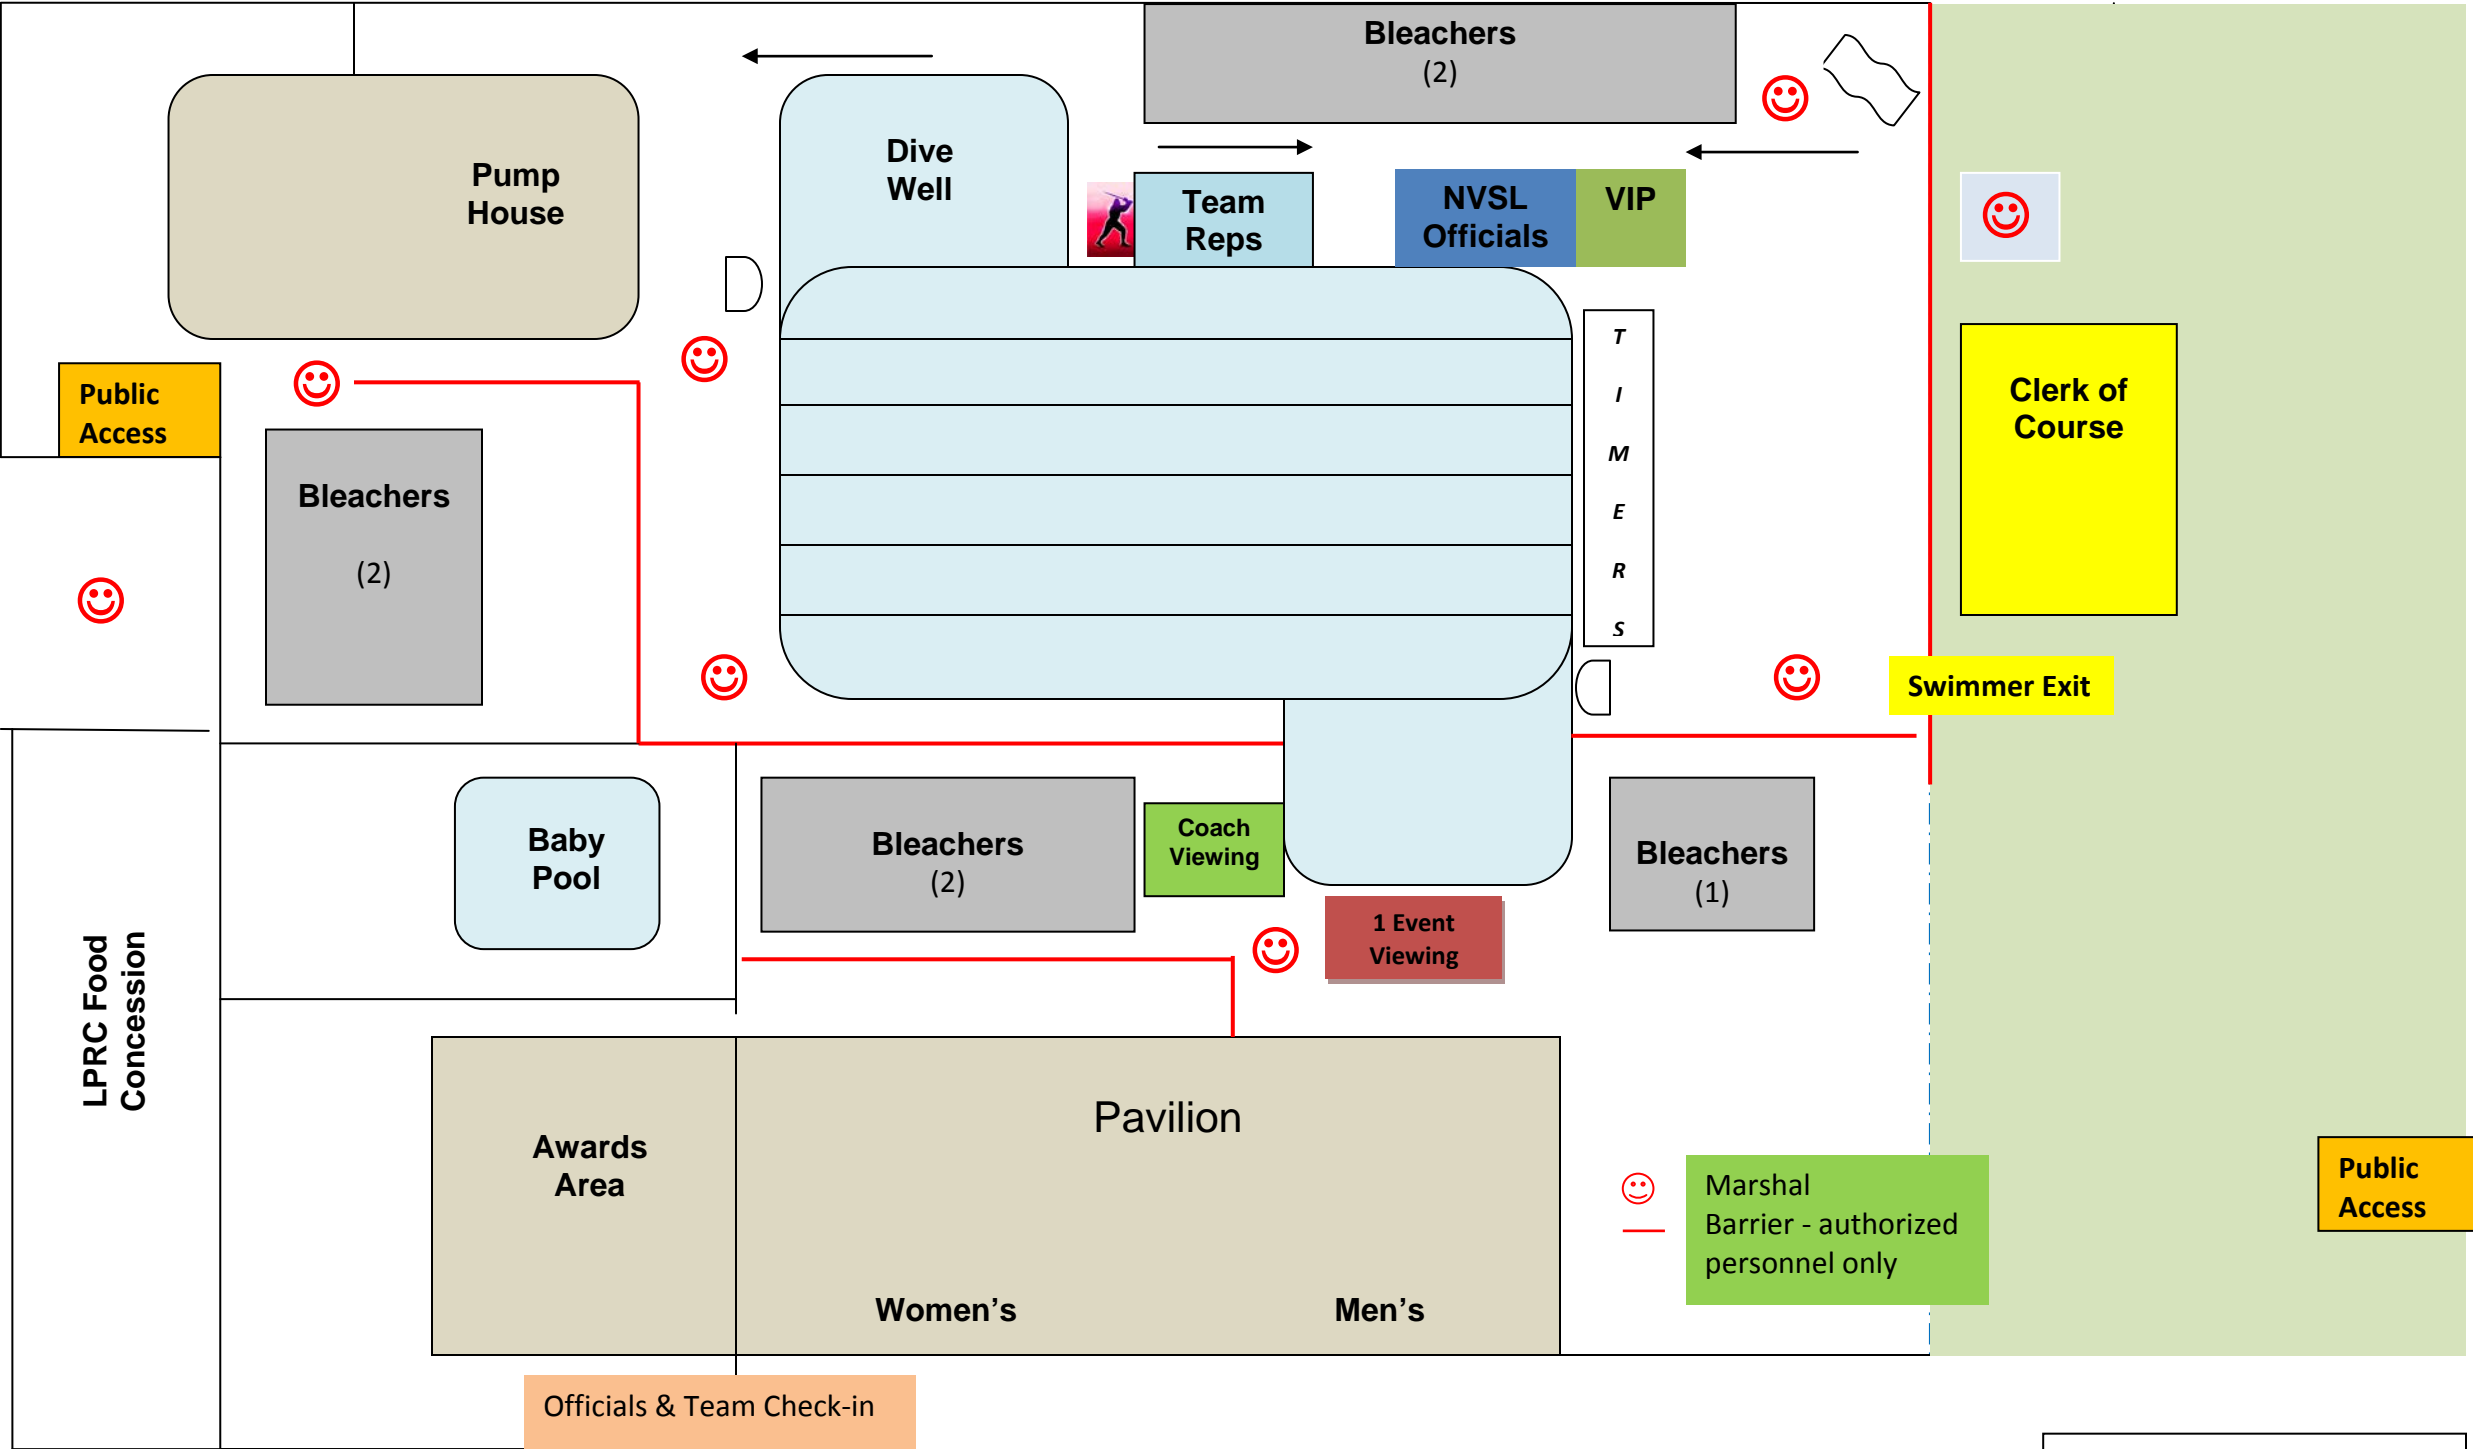

LPRC property
not to scale

Pool/deck layout not to scale