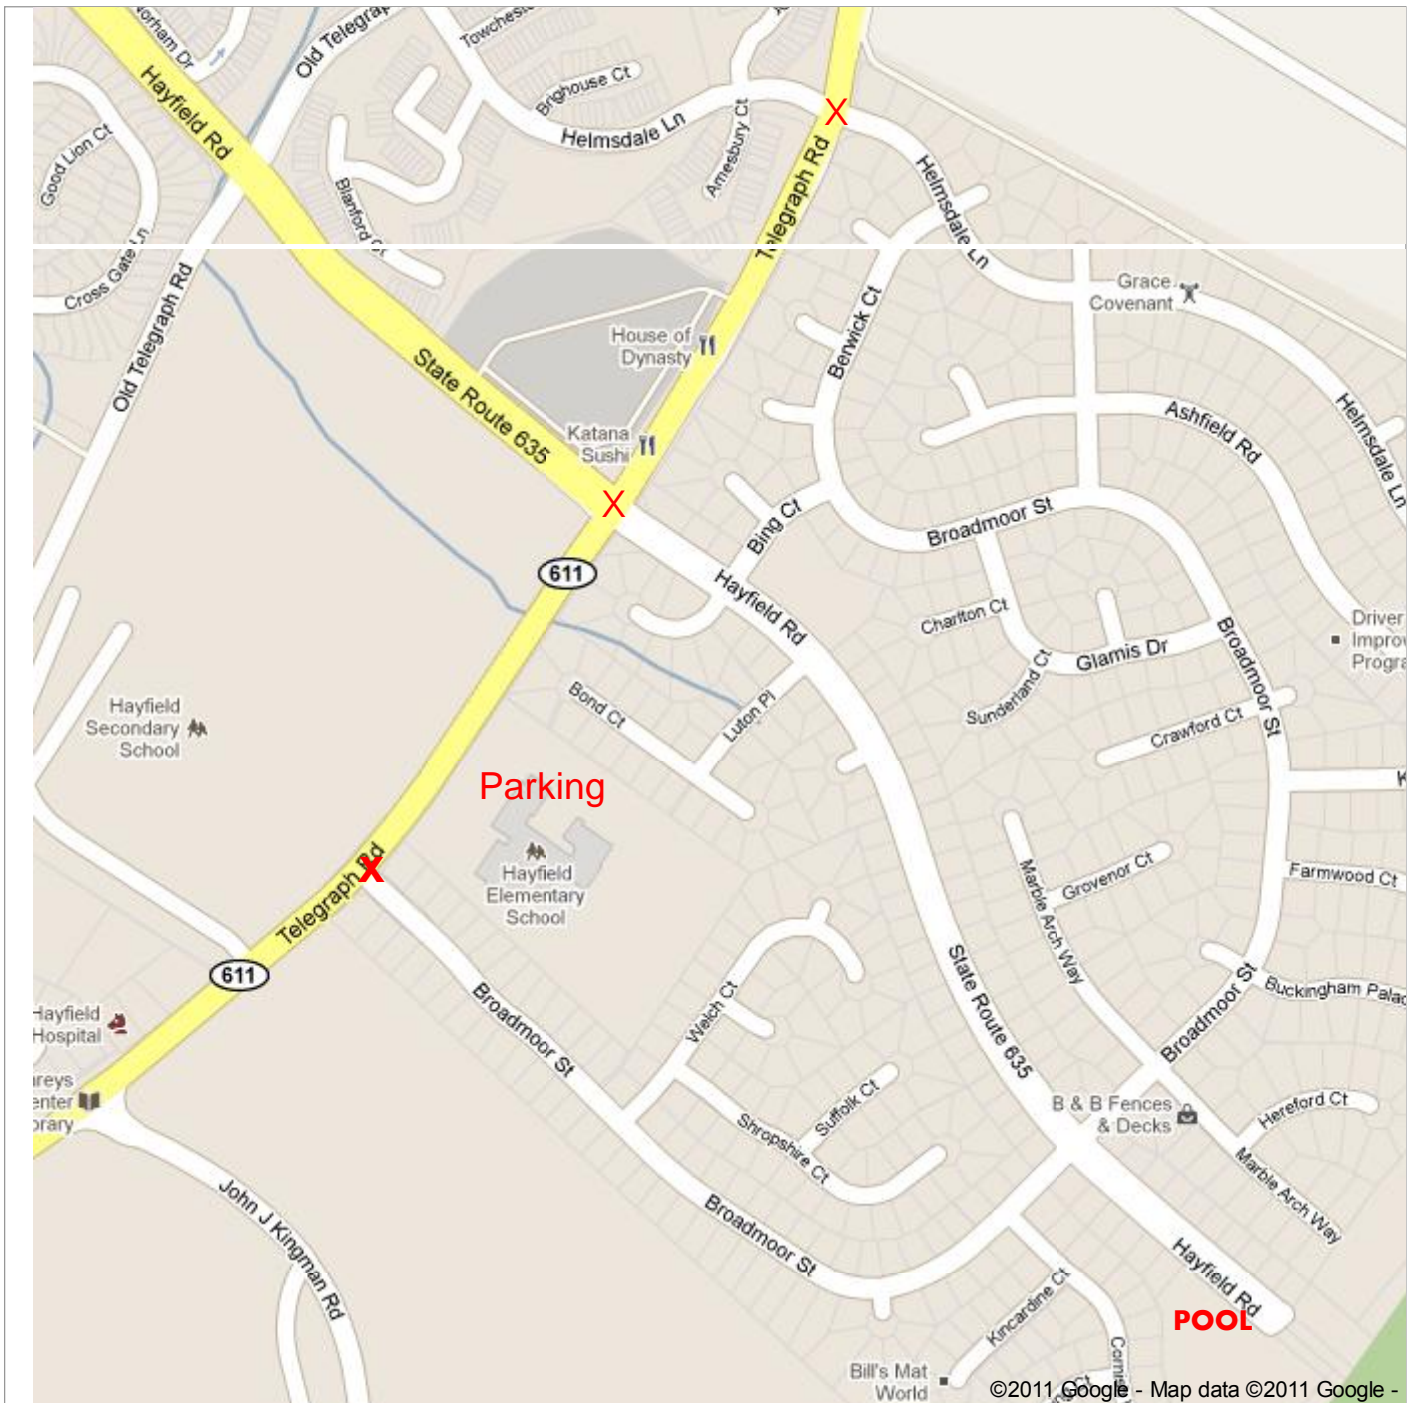

Get Google Maps on your phone

Text the word "GMAPS" to 466453

- The Hayfield Farm Community has three entrances, see red X's on map above.
- Parking is available at the elementary school and throughout the neighborhood on the street.
- Please do not block drive ways or park in a private drive way.
- The pool is located at 7820 Hayfield Road, see Pool (in red) on map.
- It will be easier as quicker to exit the neighborhood using the exits located at either Broadmoor and Telegraph Rd. or the exit at Helmsdale Lane and Telegraph Rd. when the meet is over.