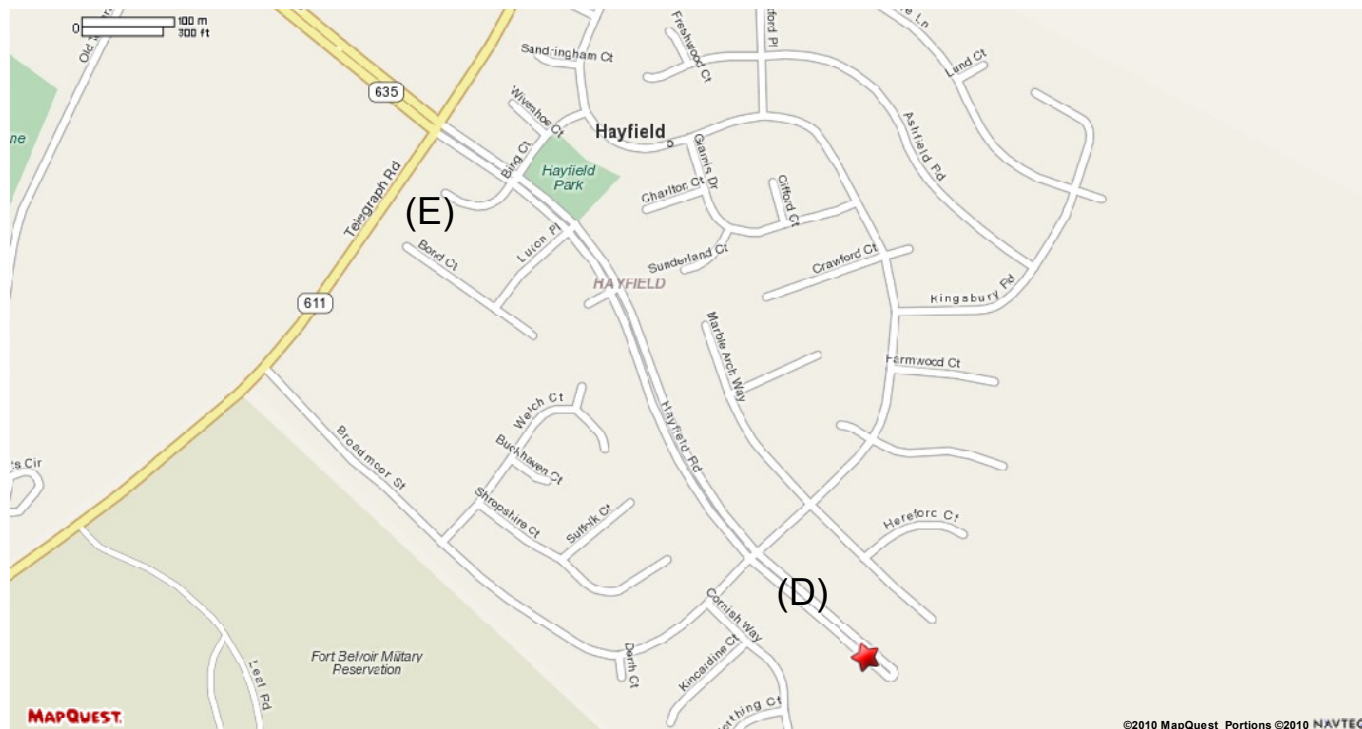

The New MapQuest is Here! [Try the New Site Now](#) » 

MAPQUEST.

Sorry! When printing directly from the browser your directions or map may not print correctly. For best results, try clicking the Printer-Friendly button.

 **7820 Hayfield Rd**
Alexandria, VA 22315-4024

Directions and maps are informational only. We make no warranties on the accuracy of their content, road conditions or route usability or expeditiousness. You assume all risk of use. MapQuest and its suppliers shall not be liable to you for any loss or delay resulting from your use of MapQuest.

(E) - Hayfield Elementary School. Parking in the school parking lot is allowed.
Follow signs to pool from School. The school parking lot is accessed from
Telegraph Road.

(D) - Drop off zone for swimmers.

Parking is available on all the streets located in the Hayfield Farm Community
Please do not block driveways, intersections or fire hydrants.

Red Star is Pool location.