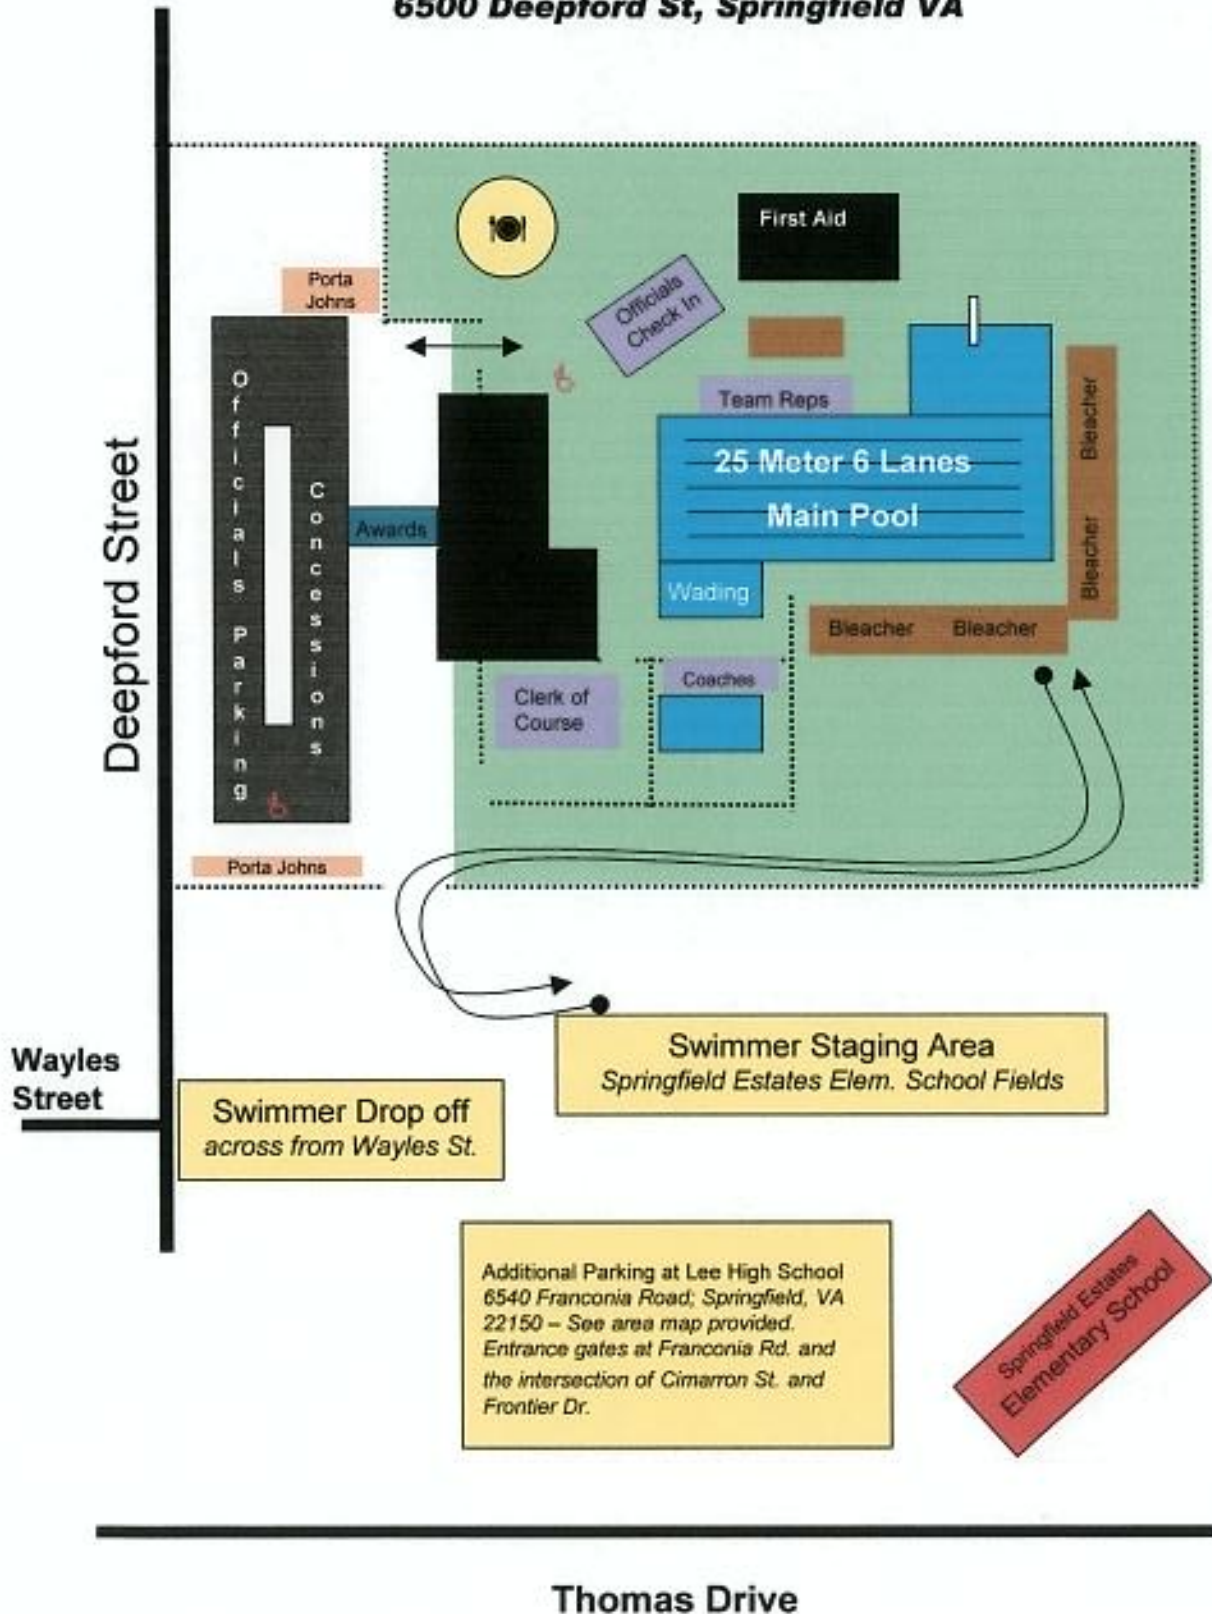

NVSL ALL STAR RELAYS
July 15, 2009
Springboard Pool
6500 Deepford St, Springfield VA

Additional Parking at Lee High School
 6540 Franconia Road, Springfield, VA
 22150 - See area map provided.
 Entrance gates at Franconia Rd. and
 the intersection of Cimarron St. and
 Frontier Dr.

Springfield Estates
 Elementary School