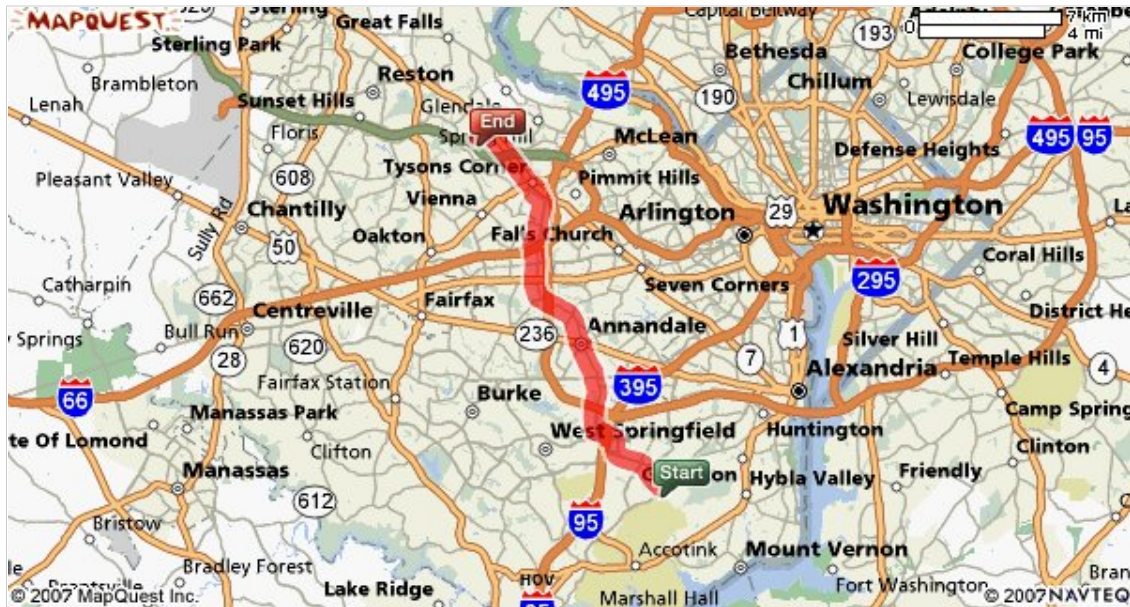

Start: Hayfield Rd & Telegraph Rd
Alexandria, VA 22315, US

End: 1483 Towlston Rd
Vienna, VA 22182-1638, US

Notes:

If there is major traffic on the Beltway, we can get off on Gallows Rd. and follow from step 14 below.

Directions		Distance
Total Est. Time: 39 minutes Total Est. Distance: 17.70 miles		
	1: Start out going NORTHEAST on VA-611 / TELEGRAPH RD toward HAYFIELD RD.	<0.1 miles
	2: Turn LEFT onto HAYFIELD RD / VA-635 N.	1.0 miles
	3: Turn LEFT onto MANCHESTER BLVD.	0.2 miles
	4: MANCHESTER BLVD becomes FRANCONIA-SPRINGFIELD PKWY.	0.6 miles
	5: Take the FRONTIER DR / VA-2677 ramp.	0.1 miles
	6: Turn RIGHT onto FRONTIER DR.	0.6 miles
	7: Turn LEFT onto FRANCONIA RD / VA-644 W.	0.2 miles
	8: Turn RIGHT onto COMMERCE ST / VA-789 W.	<0.1 miles
	9: Stay STRAIGHT to go onto COMMERCE ST / VA-789.	0.5 miles
	10: Turn RIGHT onto BACKLICK RD.	1.2 miles
	11: Stay STRAIGHT to go onto BACKLICK RD / VA-617.	2.2 miles
	12: Turn LEFT onto LITTLE RIVER TURNPIKE / VA-236 W.	0.1 miles
	13: Turn RIGHT onto ANNANDALE RD.	1.1 miles
	14: Stay STRAIGHT to go onto GALLOWS RD / VA-650 N.	5.7 miles
	15: Turn LEFT onto VA-7 W / LEESBURG PIKE.	3.0 miles
	16: Turn LEFT onto TRAP RD.	0.4 miles
	17: Turn RIGHT onto TOWLSTON RD / VA-676 N.	<0.1 miles

Directions

Distance

18: End at **1483 Towlston Rd**
Vienna, VA 22182-1638, US

Total Est. Time: 39 minutes

Total Est. Distance: 17.70 miles

Start:
Hayfield Rd & Telegraph Rd
Alexandria, VA 22315, US

End:
1483 Towlston Rd
Vienna, VA 22182-1638, US